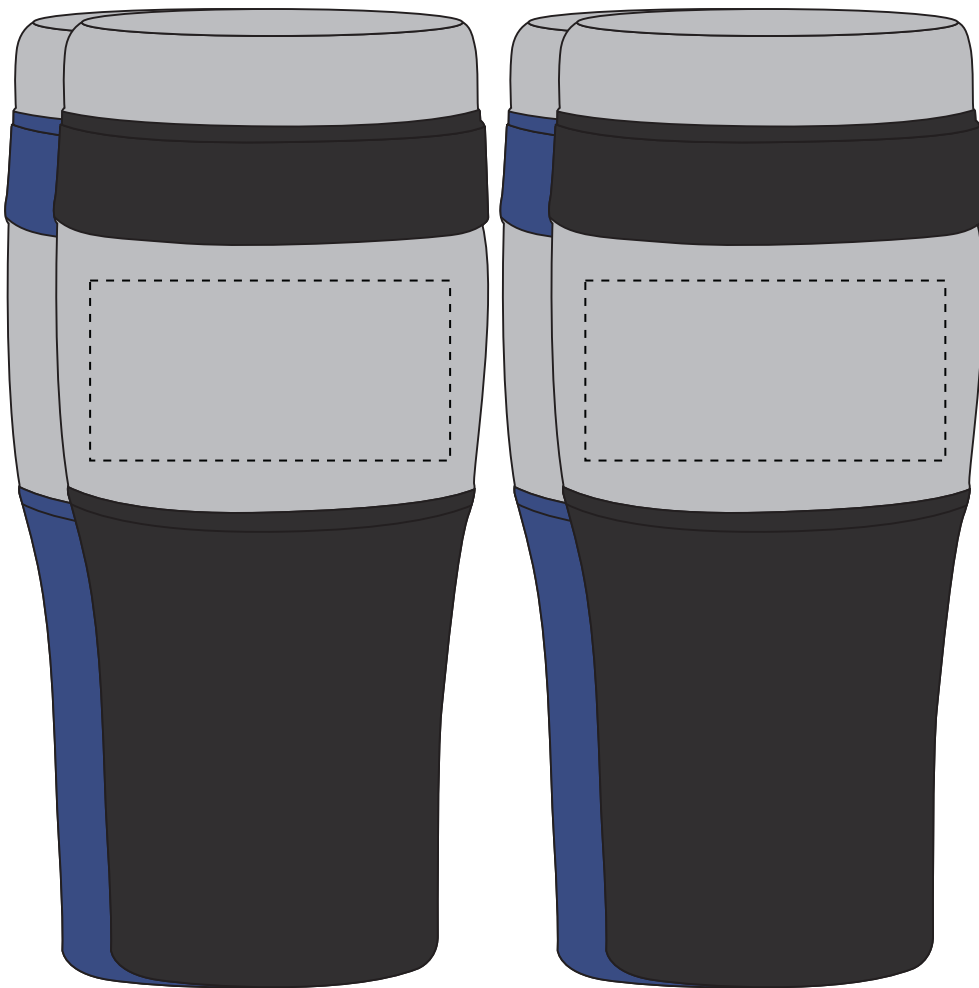

16oz. Karma Tumbler (16KARTMB)

IMPRINT AREA: 1-1/4" h x 2-1/2" w EACH SIDE, 1-1/4" h x 9" w WRAP

DIST NAME :

JOB # :

PO # :

☐ PROOF APPROVED   ☐ PROOF APPROVED WITH CHANGES NOTED   ☐ PROOF NOT APPROVED

AUTHORIZED BY: _____

*SPECIAL INSTRUCTIONS: _____

This order is on hold pending paper proof approval. Please return this proof ASAP to avoid delays * Please sign and check all appropriate boxes

Enlargement (100% of the actual size)

Imprint shown @ 75%

Dotted line to show imprint area

Note
from
the factory

Please read this proof thoroughly and check for any spelling errors. We will not be responsible for any errors that are approved on the proof. This proof does not represent exact product or imprint colors. To see exact colors you will need to order a pre production proof. Please contact your Customer Service rep if you would like to order a PPP. Thank you for your order and we look forward to serving you again. To print this page at 100% do not use the fit to page option when printing, it will cause the page to print slightly scaled down