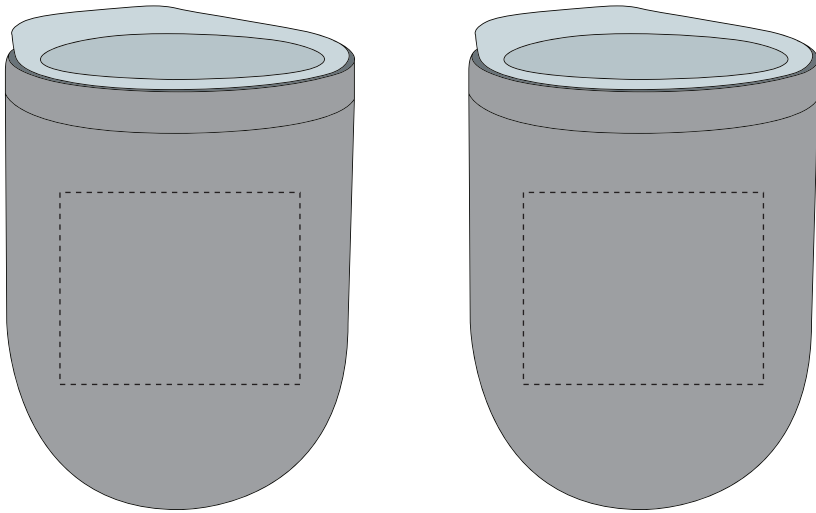

12oz. Sipper Wine Tumbler (CDKW024)

IMPRINT AREA: 2" h x 2-1/2" w each side or 2" h x 9-3/4" w WRAP

DIST NAME :

JOB # :

PO # :

☐ PROOF APPROVED   ☐ PROOF APPROVED WITH CHANGES NOTED   ☐ PROOF NOT APPROVED

AUTHORIZED BY: _____

*SPECIAL INSTRUCTIONS: _____
_____

This order is on hold pending paper proof approval. Please return this proof ASAP to avoid delays * Please sign and check all appropriate boxes

Imprint shown @ 50% Dotted line to show imprint area

Enlargement (100% of the actual size)

Note
from
the factory

Please read this proof thoroughly and check for any spelling errors. We will not be responsible for any errors that are approved on the proof. This proof does not represent exact product or imprint colors. To see exact colors you will need to order a pre production proof. Please contact your Customer Service rep if you would like to order a PPP. Thank you for your order and we look forward to serving you again. To print this page at 100% do not use the fit to page option when printing, it will cause the page to print slightly scaled down